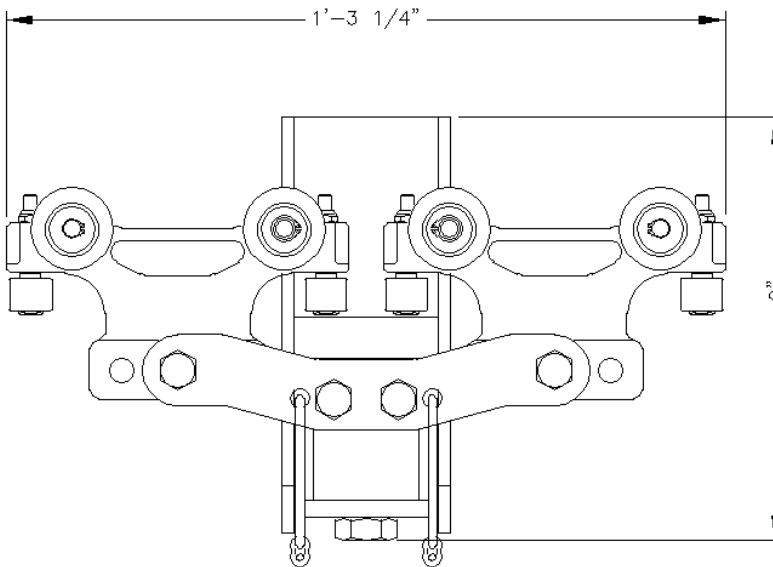

22600 ETA-4/5 ARTICULATING LOW HEAD ROOM END TRUCK  
DUAL TROLLEY END TRUCK AT EACH END OF CRANE GIRDER.  
RATED LOAD: 1000 lbs.  
WEIGHT: 16 lbs.

22605 ETA-4/5 RIGID LOW HEAD ROOM END TRUCK  
DUAL TROLLEY END TRUCK AT EACH END OF CRANE GIRDER.  
RATED LOAD: 1000 lbs.  
WEIGHT: 13 lbs.