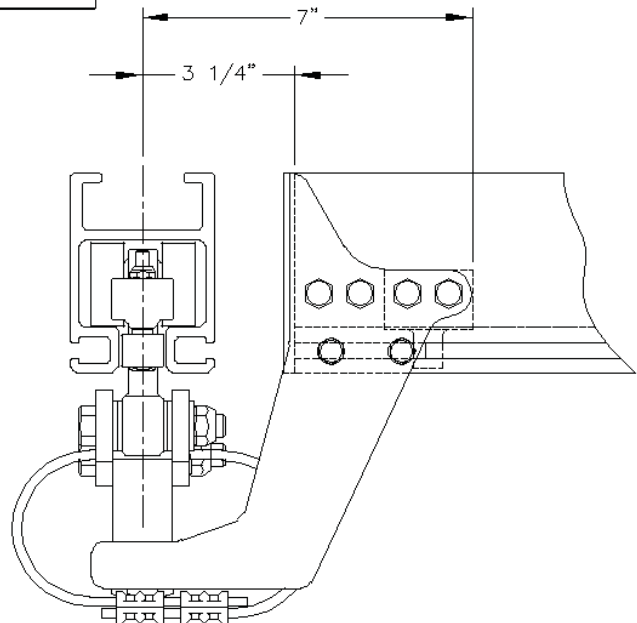

22600 ETA-4/5 ARTICULATING LOW HEAD ROOM END TRUCK  
DUAL TROLLEY END TRUCK AT EACH END OF CRANE GIRDER.  
RATED LOAD: 1000 lbs.  
WEIGHT: 16 lbs.

22605 ETA-4/5 RIGID LOW HEAD ROOM END TRUCK  
DUAL TROLLEY END TRUCK AT EACH END OF CRANE GIRDER.  
RATED LOAD: 1000 lbs.  
WEIGHT: 13 lbs.